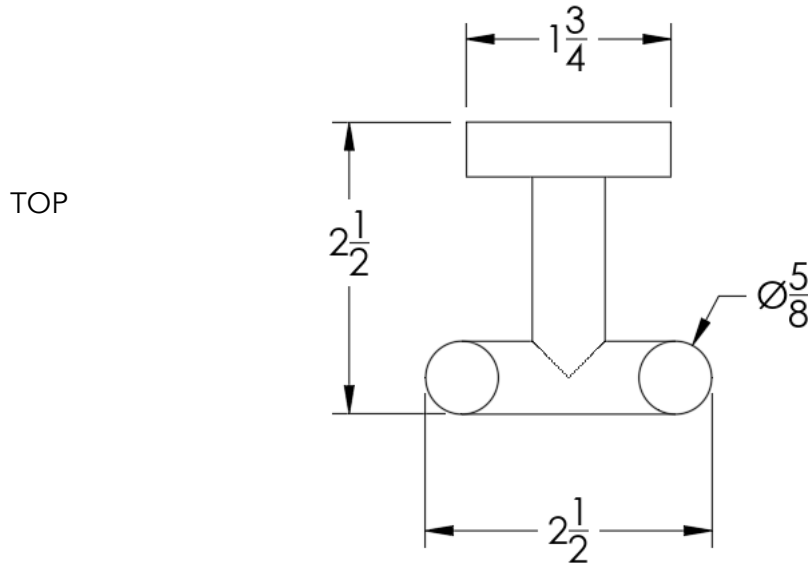

neelnox

LET
THERE
BE **DESIGN.**

FEATURES

- Premium 304 Grade Stainless Steel
- Solid Mount Construction
- Concealed Installation Hardware
- State of the art anchors included for installation on Dry wall or Tile

Dimensions in inches

NOTE: Dimensions subject to change without notice.