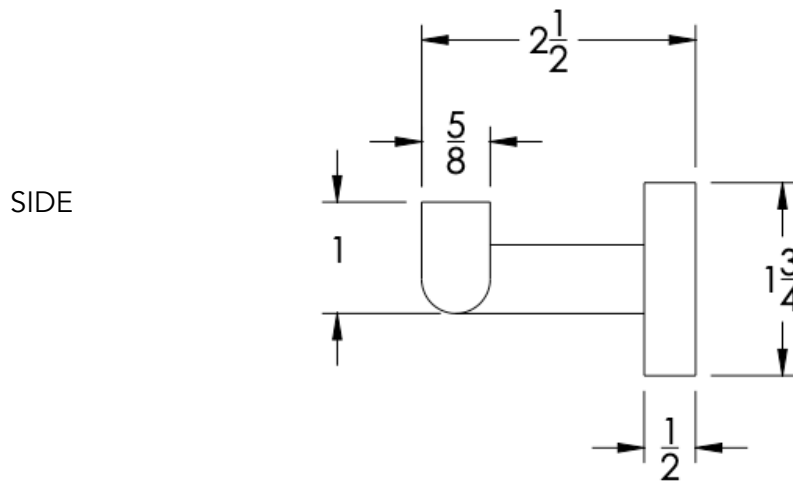

neelnox

LET
THERE
BE **DESIGN.**

FEATURES

- Premium 304 Grade Stainless Steel
- Solid Mount Construction
- Concealed Installation Hardware
- State of the art anchors included for installation on Dry wall or Tile

Dimensions in inches

NOTE: Dimensions subject to change without notice.