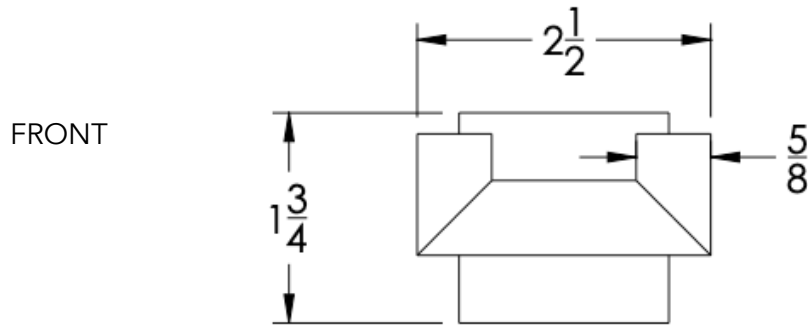

neelnox

LET
THERE
BE **DESIGN.**

FEATURES

- Premium 304 Grade Stainless Steel
- Solid Mount Construction
- Concealed Installation Hardware
- State of the art anchors included for installation on Dry wall or Tile

Dimensions in inches

NOTE: Dimensions subject to change without notice.