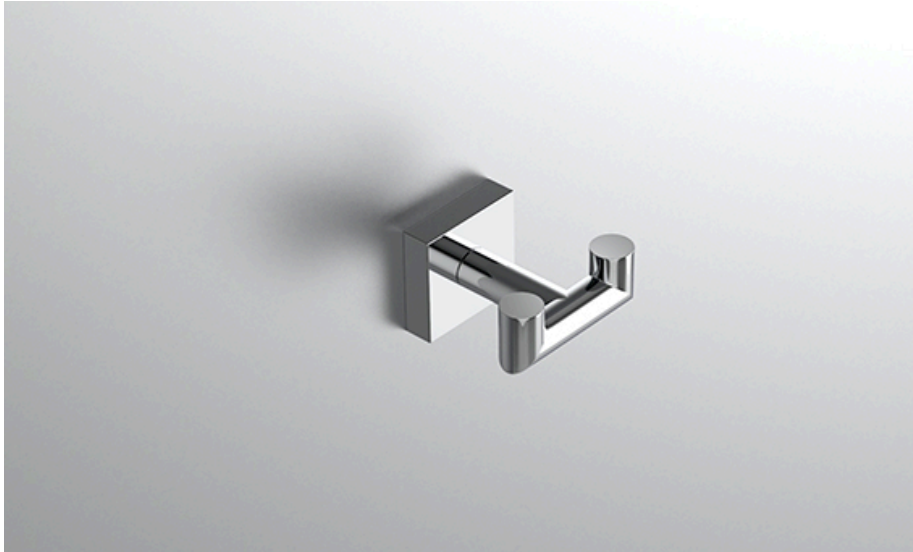

neelnox

LET
THERE
BE **DESIGN.**

FEATURES

- Premium 304 Grade Stainless Steel
- Solid Mount Construction
- Concealed Installation Hardware
- State of the art anchors included for installation on Dry wall or Tile

COLLECTION NAVIGATOR

ROBE HOOK

Model	Product	Finishes Available
NAV-RHD3	Robe Hook	Multiple finishes available. Over 23 finishes to choose from.

FINISHES			
	Polished (-P)	Antique Copper (-ACOP)	Polished Gold (-PGLD)
	Brushed (-B)	Polished Brass (-PBRS)	Brushed Copper (-BCOP)
	Brushed Gold (-BGLD)	Matte White (-WHT)	Brushed Rose Gold (-BRGD)
	Matte Black (-BLK)	Brushed Modern Bronze (-BMBRZ)	Brushed Black (-BRBLK)
	Oil Rubbed Bronze (-ORB)	Glossy White (-GWHT)	Polished Black (-PBLK)
	Brushed Brass (-BBRS)	Polished Rose Gold (-PRGD)	Antique Nickel (-ANKL)
	Brushed Bronze (-BBRZ)	Unlacquered Brass (-UBRS)	Black Nickel (-NKBL)
	Antique Brass (-ABRS)	Polished Nickel (-PNKL)	